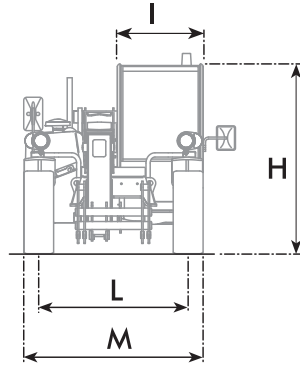

## TOWING CAPACITY

Vehicle model	MINI AGRI 26.6
---------------	----------------

## DIMENSIONS

Vehicle model	MINI AGRI 26.6
A	9.3 in (235 mm)
B	38.8 in (985 mm)
C	92.5 in (2350 mm)
D	30.1 in (765 mm)
F	139.2 in (3535 mm)
G	162.4 in (4125 mm)
H	75.4 in (1915 mm)
L	59.4 in (1510 mm)
I	33.9 in (860 mm)
M	72.4 in (1840 mm)
P	73.4 in (1865 mm)
Q	154.5 in (3925 mm)
S	56.3 in (1430 mm)
T	2.8 in (70 mm)