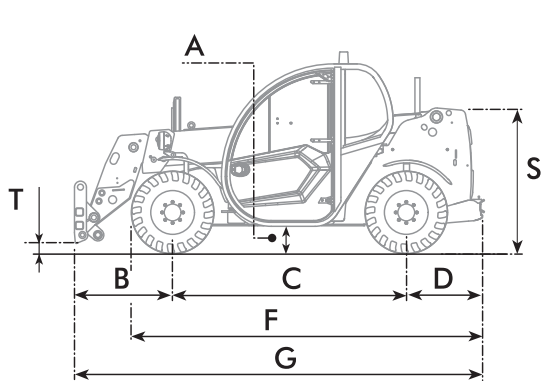

## PERFORMANCE

Vehicle model	MINI AGRI 26.6
Maximum capacity	5700 lb (2585 kg)
Maximum lifting height	18.6 ft (5.68 m)
Maximum horizontal extension	10.49 ft (3.2 m)
Fork swiveling angle	129°
Pull-out force	12387 lbf (5510 daN)
Towing force	9892 lbf (4400 daN)
Unladen mass	11244 lb (5100 kg)
Maximum climb angle	40%
Max speed (referred to wheels with maximum permitted diameter)	18.6 mph (30 km/h)

## TOWING CAPACITY

Vehicle model	MINI AGRI 26.6
---------------	----------------

## DIMENSIONS

Vehicle model	MINI AGRI 26.6
A	9.3 in (235 mm)
B	38.8 in (985 mm)
C	92.5 in (2350 mm)
D	30.1 in (765 mm)
F	139.2 in (3535 mm)
G	162.4 in (4125 mm)
H	75.4 in (1915 mm)
L	59.4 in (1510 mm)
I	33.9 in (860 mm)
M	72.4 in (1840 mm)
P	73.4 in (1865 mm)
Q	154.5 in (3925 mm)
S	56.3 in (1430 mm)
T	2.8 in (70 mm)