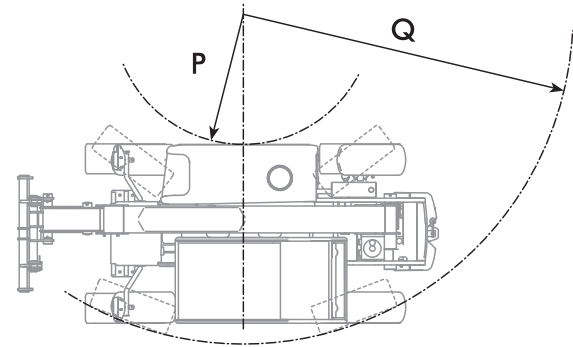

## DIMENSIONS

Vehicle model	MINI AGRI 26.6
A	9.3 in (235 mm)
B	38.8 in (985 mm)
C	92.5 in (2350 mm)
D	30.1 in (765 mm)
F	139.2 in (3535 mm)
G	162.4 in (4125 mm)
H	75.4 in (1915 mm)
L	59.4 in (1510 mm)
I	33.9 in (860 mm)
M	72.4 in (1840 mm)
P	73.4 in (1865 mm)
Q	154.5 in (3925 mm)
S	56.3 in (1430 mm)
T	2.8 in (70 mm)