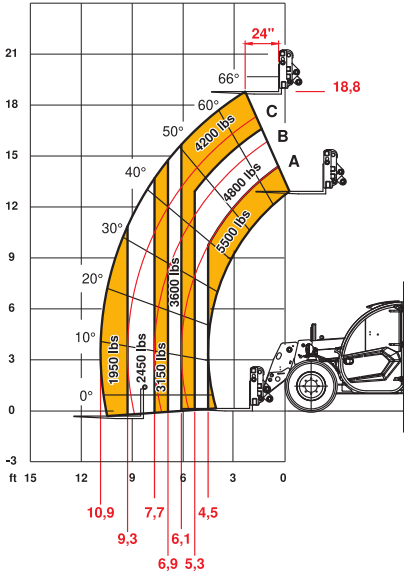

MAX
5500 lb

DOCCT0000969

ANSI B56.6

26.6

Headquarter: 4200 White St. Suite 100, DFW, 76135 Texas

P: 844-257-2933 - F: 412.458.1084 - webiste: www.dieci-america.com

DOCCT0000042-EN-10